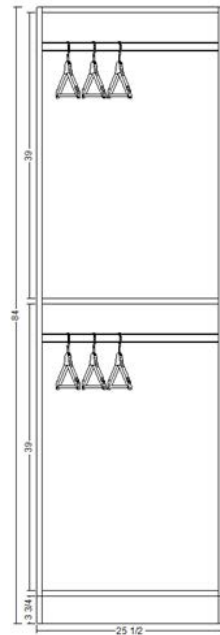

Notes: Shelves are adjustable.
Reduced width modification is free of charge.

19.5, 25.5, 31.5, 37.5

MODIFICATIONS

D&F	FE	RD	ID	RH	RW	MI1	MI2	MI3	RDTK	RCTK	PGF
					X						

CLOSET 84" HIGH - DOUBLE HANGING

DIMENSIONS

SKU	WIDTH	HEIGHT	DEPTH	BACK PANEL
CL-DH19.584150	19.5	84	15	No
CL-DH25.584150	25.5	84	15	No
CL-DH31.584150	31.5	84	15	No
CL-DH37.584150	37.5	84	15	No
CL-DH19.58415C	19.5	84	15	Yes
CL-DH25.58415C	25.5	84	15	Yes
CL-DH31.58415C	31.5	84	15	Yes
CL-DH37.58415C	37.5	84	15	Yes
CL-DH19.58424C	19.5	84	24	Yes
CL-DH25.58424C	25.5	84	24	Yes
CL-DH31.58424C	31.5	84	24	Yes
CL-DH37.58424C	37.5	84	24	Yes

Notes: Shelf is adjustable.
Reduced width modification is free of charge.

19.5, 25.5, 31.5, 37.5

MODIFICATIONS

D&F	FE	RD	ID	RH	RW	MI1	MI2	MI3	RDTK	RCTK	PFG
					X						

CLOSET 84" HIGH - HANGING DRAWER

DIMENSIONS

Notes: The shelf is fixed.
Reduced width modification is free of charge.

19.5, 25.5, 31.5, 37.5

MODIFICATIONS

D&F	FE	RD	ID	RH	RW	MI1	MI2	MI3	RDTK	RCTK	PFG
					X						

CLOSET 84" HIGH - FULL HEIGHT

DIMENSIONS