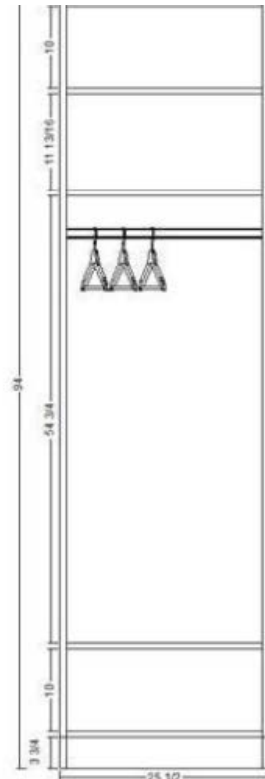

DIMENSIONS

SKU	WIDTH	HEIGHT	DEPTH	BACK PANEL
CL-SH19.59415C	19.5	94	15	Yes
CL-SH25.59415C	25.5	94	15	Yes
CL-SH31.59415C	31.5	94	15	Yes
CL-SH37.59415C	37.5	94	15	Yes
CL-SH19.59424C	19.5	94	24	Yes
CL-SH25.59424C	25.5	94	24	Yes
CL-SH31.59424C	31.5	94	24	Yes
CL-SH37.59424C	37.5	94	24	Yes

Notes: Reduced width modification is free of charge.

MODIFICATIONS

D&F	FE	RD	ID	RH	RW	MI1	MI2	MI3	RDTK	RCTK	PFG
					X						

DIMENSIONS

SKU	WIDTH	HEIGHT	DEPTH	BACK PANEL
CL-HD19.59415C	19.5	94	15	Yes
CL-HD25.59415C	25.5	94	15	Yes
CL-HD31.59415C	31.5	94	15	Yes
CL-HD37.59415C	37.5	94	15	Yes
CL-HD19.59424C	19.5	94	24	Yes
CL-HD25.59424C	25.5	94	24	Yes
CL-HD31.59424C	31.5	94	24	Yes
CL-HD37.59424C	37.5	94	24	Yes

Notes: The top shelf is adjustable.
Reduced width modification is free of charge.

MODIFICATIONS

D&F	FE	RD	ID	RH	RW	MI1	MI2	MI3	RDTK	RCTK	PFG
					X						

DIMENSIONS

SKU	WIDTH	HEIGHT	DEPTH	BACK PANEL
CL-FH19.59415C	19.5	94	15	Yes
CL-FH25.59415C	25.5	94	15	Yes
CL-FH31.59415C	31.5	94	15	Yes
CL-FH37.59415C	37.5	94	15	Yes
CL-FH19.59424C	19.5	94	24	Yes
CL-FH25.59424C	25.5	94	24	Yes
CL-FH31.59424C	31.5	94	24	Yes
CL-FH37.59424C	37.5	94	24	Yes

Notes: The shelves are adjustable.
Reduced width modification is free of charge.

MODIFICATIONS

D&F	FE	RD	ID	RH	RW	MI1	MI2	MI3	RDTK	RCTK	PFG
					X						

CLOSET 52" HIGH - TALL WALL

DIMENSIONS

SKU	WIDTH	HEIGHT	DEPTH	BACK PANEL
CL-TW19.55215C	19.5	52	15	Yes
CL-TW25.55215C	25.5	52	15	Yes
CL-TW31.55215C	31.5	52	15	Yes
CL-TW19.55224C	19.5	52	24	Yes
CL-TW25.55224C	25.5	52	24	Yes
CL-TW31.55224C	31.5	52	24	Yes