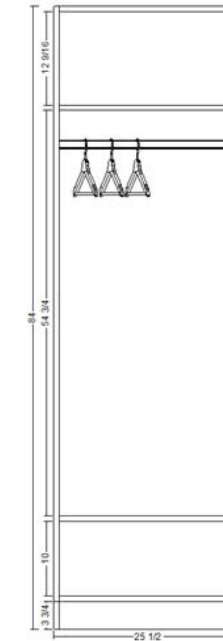

Notes: Shelves are adjustable.
Reduced width modification is free of charge.

19.5, 25.5, 31.5, 37.5

MODIFICATIONS

D&F	FE	RD	ID	RH	RW	MI1	MI2	MI3	RDTK	RCTK	PGF
					X						

CLOSET 84" HIGH - DOUBLE HANGING

DIMENSIONS

SKU	WIDTH	HEIGHT	DEPTH	BACK PANEL
CL-DH19.584150	19.5	84	15	No
CL-DH25.584150	25.5	84	15	No
CL-DH31.584150	31.5	84	15	No
CL-DH37.584150	37.5	84	15	No
CL-DH19.58415C	19.5	84	15	Yes
CL-DH25.58415C	25.5	84	15	Yes
CL-DH31.58415C	31.5	84	15	Yes
CL-DH37.58415C	37.5	84	15	Yes
CL-DH19.58424C	19.5	84	24	Yes
CL-DH25.58424C	25.5	84	24	Yes
CL-DH31.58424C	31.5	84	24	Yes
CL-DH37.58424C	37.5	84	24	Yes

Notes: Shelf is adjustable.
Reduced width modification is free of charge.

19.5, 25.5, 31.5, 37.5

MODIFICATIONS

D&F	FE	RD	ID	RH	RW	MI1	MI2	MI3	RDTK	RCTK	PFG
					X						

CLOSET 84" HIGH - HANGING DRAWER

DIMENSIONS

Notes: The shelf is fixed.
Reduced width modification is free of charge.

19.5, 25.5, 31.5, 37.5

MODIFICATIONS

D&F	FE	RD	ID	RH	RW	MI1	MI2	MI3	RDTK	RCTK	PFG
					X						

CLOSET 84" HIGH - FULL HEIGHT

DIMENSIONS