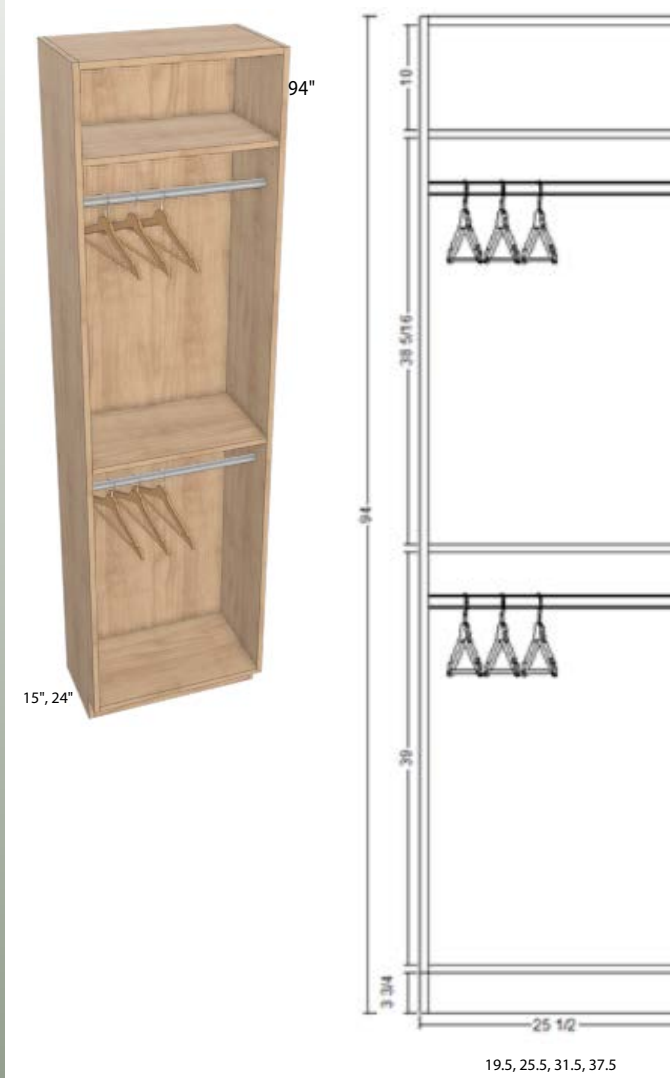

Notes: Reduced width modification is free of charge.

MODIFICATIONS

D&F	FE	RD	ID	RH	RW	MI1	MI2	MI3	RDTK	RCTK	PFG
					X						

CLOSET 94" HIGH - DOUBLE HANGING

DIMENSIONS

SKU	WIDTH	HEIGHT	DEPTH	BACK PANEL
CL-DH19.59415C	19.5	94	15	Yes
CL-DH25.59415C	25.5	94	15	Yes
CL-DH31.59415C	31.5	94	15	Yes
CL-DH37.59415C	37.5	94	15	Yes
CL-DH19.59424C	19.5	94	24	Yes
CL-DH25.59424C	25.5	94	24	Yes
CL-DH31.59424C	31.5	94	24	Yes
CL-DH37.59424C	37.5	94	24	Yes

Notes: Reduced width modification is free of charge.

MODIFICATIONS

D&F	FE	RD	ID	RH	RW	MI1	MI2	MI3	RDTK	RCTK	PFG
					X						

DIMENSIONS

SKU	WIDTH	HEIGHT	DEPTH	BACK PANEL
CL-HD19.59415C	19.5	94	15	Yes
CL-HD25.59415C	25.5	94	15	Yes
CL-HD31.59415C	31.5	94	15	Yes
CL-HD37.59415C	37.5	94	15	Yes
CL-HD19.59424C	19.5	94	24	Yes
CL-HD25.59424C	25.5	94	24	Yes
CL-HD31.59424C	31.5	94	24	Yes
CL-HD37.59424C	37.5	94	24	Yes

Notes: The top shelf is adjustable.
Reduced width modification is free of charge.

MODIFICATIONS

D&F	FE	RD	ID	RH	RW	MI1	MI2	MI3	RDTK	RCTK	PFG
					X						

DIMENSIONS

SKU	WIDTH	HEIGHT	DEPTH	BACK PANEL
CL-FH19.59415C	19.5	94	15	Yes
CL-FH25.59415C	25.5	94	15	Yes
CL-FH31.59415C	31.5	94	15	Yes
CL-FH37.59415C	37.5	94	15	Yes
CL-FH19.59424C	19.5	94	24	Yes
CL-FH25.59424C	25.5	94	24	Yes
CL-FH31.59424C	31.5	94	24	Yes
CL-FH37.59424C	37.5	94	24	Yes

Notes: The shelves are adjustable.
Reduced width modification is free of charge.

MODIFICATIONS

D&F	FE	RD	ID	RH	RW	MI1	MI2	MI3	RDTK	RCTK	PFG
					X						

CLOSET 52" HIGH - TALL WALL

DIMENSIONS

SKU	WIDTH	HEIGHT	DEPTH	BACK PANEL
CL-TW19.55215C	19.5	52	15	Yes
CL-TW25.55215C	25.5	52	15	Yes
CL-TW31.55215C	31.5	52	15	Yes
CL-TW19.55224C	19.5	52	24	Yes
CL-TW25.55224C	25.5	52	24	Yes
CL-TW31.55224C	31.5	52	24	Yes