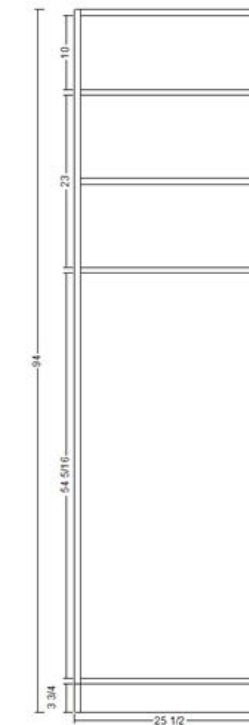

DIMENSIONS

SKU	WIDTH	HEIGHT	DEPTH	BACK PANEL
CL-SH19.59415C	19.5	94	15	Yes
CL-SH25.59415C	25.5	94	15	Yes
CL-SH31.59415C	31.5	94	15	Yes
CL-SH37.59415C	37.5	94	15	Yes
CL-SH19.59424C	19.5	94	24	Yes
CL-SH25.59424C	25.5	94	24	Yes
CL-SH31.59424C	31.5	94	24	Yes
CL-SH37.59424C	37.5	94	24	Yes

Notes: Reduced width modification is free of charge.

MODIFICATIONS

D&F	FE	RD	ID	RH	RW	MI1	MI2	MI3	RDTK	RCTK	PFG
					X						

DIMENSIONS

SKU	WIDTH	HEIGHT	DEPTH	BACK PANEL
CL-HD19.59415C	19.5	94	15	Yes
CL-HD25.59415C	25.5	94	15	Yes
CL-HD31.59415C	31.5	94	15	Yes
CL-HD37.59415C	37.5	94	15	Yes
CL-HD19.59424C	19.5	94	24	Yes
CL-HD25.59424C	25.5	94	24	Yes
CL-HD31.59424C	31.5	94	24	Yes
CL-HD37.59424C	37.5	94	24	Yes

Notes: The top shelf is adjustable.
Reduced width modification is free of charge.

MODIFICATIONS

D&F	FE	RD	ID	RH	RW	MI1	MI2	MI3	RDTK	RCTK	PFG
					X						

DIMENSIONS

SKU	WIDTH	HEIGHT	DEPTH	BACK PANEL
CL-FH19.59415C	19.5	94	15	Yes
CL-FH25.59415C	25.5	94	15	Yes
CL-FH31.59415C	31.5	94	15	Yes
CL-FH37.59415C	37.5	94	15	Yes
CL-FH19.59424C	19.5	94	24	Yes
CL-FH25.59424C	25.5	94	24	Yes
CL-FH31.59424C	31.5	94	24	Yes
CL-FH37.59424C	37.5	94	24	Yes

Notes: The shelves are adjustable.
Reduced width modification is free of charge.

MODIFICATIONS

D&F	FE	RD	ID	RH	RW	MI1	MI2	MI3	RDTK	RCTK	PFG
					X						

CLOSET 52" HIGH - TALL WALL

DIMENSIONS

SKU	WIDTH	HEIGHT	DEPTH	BACK PANEL
CL-TW19.55215C	19.5	52	15	Yes
CL-TW25.55215C	25.5	52	15	Yes
CL-TW31.55215C	31.5	52	15	Yes
CL-TW19.55224C	19.5	52	24	Yes
CL-TW25.55224C	25.5	52	24	Yes
CL-TW31.55224C	31.5	52	24	Yes